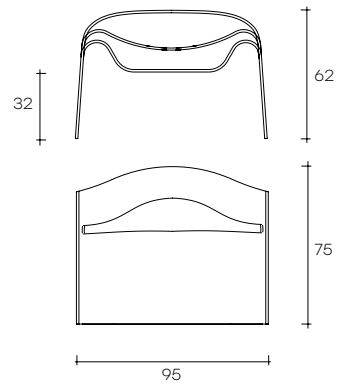

ghost

DESIGN
CINI BOERI

modello registrato
registered model

portata: 130 kg
total load capacity: 130 kg

Poltrona in vetro curvato
da 12 mm.

*Monolithic chair
in 12 mm-thick curved glass.*

dimensioni L, P, H
dimensions L, W, H
(cm)

COD./CODE

L

P/W

H

peso netto
net weight
(kg)

peso lordo
gross weight
(kg)

volume imballo
package volume
(m³)

Poltrona in vetro curvato da 12 mm.
*Monolithic chair in 12 mm
thick curved glass.*